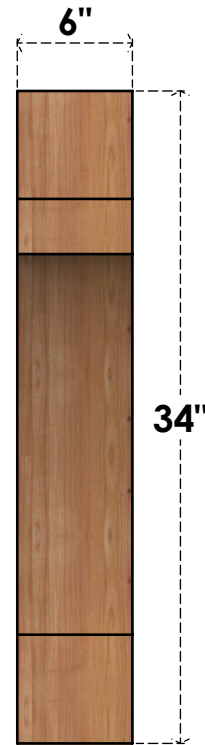

# BRC06X28X34MRC00RWR

6"W X 28"D X 34"H MERCED ROUGH SAWN BRACE, WESTERN RED CEDAR

**SIDE**

**FRONT**

EKENA MILLWORK  
 2300 WEST MAIN ST.  
 CLARKSVILLE, TX 75426  
 TOLL FREE: 866-607-0453  
 WWW.EKENAMILLWORK.COM

**NOTES**

1. INSTALLATION TO BE COMPLETED IN ACCORDANCE WITH MANUFACTURER'S SPECIFICATIONS.
2. DRAWING MAY NOT BE TO SCALE
3. THIS DRAWING IS INTENDED FOR DESIGN AND PLANNING PURPOSES ONLY.
4. ALL INFORMATION CONTAINED HEREIN WAS CURRENT AT THE TIME OF DEVELOPMENT BUT MUST BE REVIEWED AND APPROVED BY THE PRODUCT MANUFACTURER TO BE CONSIDERED ACCURATE.
5. PRODUCTS ARE NOT KILN DRIED. THIS ITEM IS UNIQUE AND WILL CONTAIN THE NATURAL VARIATIONS THAT THE WOOD SPECIES OFFERS. THIS MAY RESULT IN VARIATIONS UP TO 1/4"