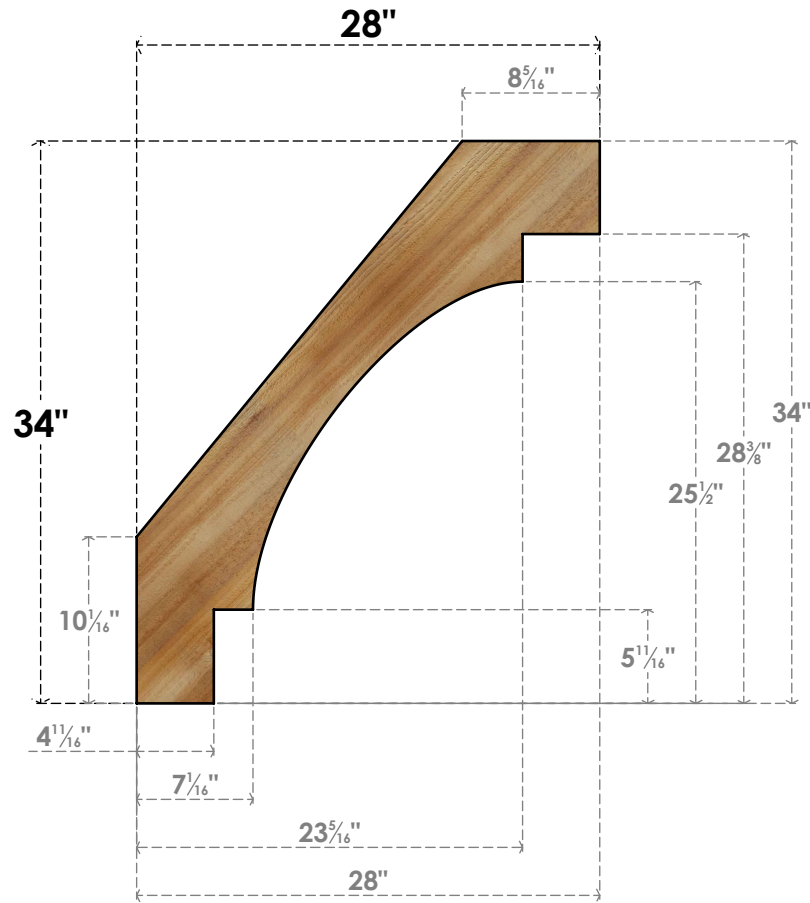

# BRC06X28X34MRC00RWR

6"W X 28"D X 34"H MERCED ROUGH SAWN BRACE, WESTERN RED CEDAR

**SIDE**

**FRONT**

EKENA MILLWORK  
 2300 WEST MAIN ST.  
 CLARKSVILLE, TX 75426  
 TOLL FREE: 866-607-0453  
 WWW.EKENAMILLWORK.COM